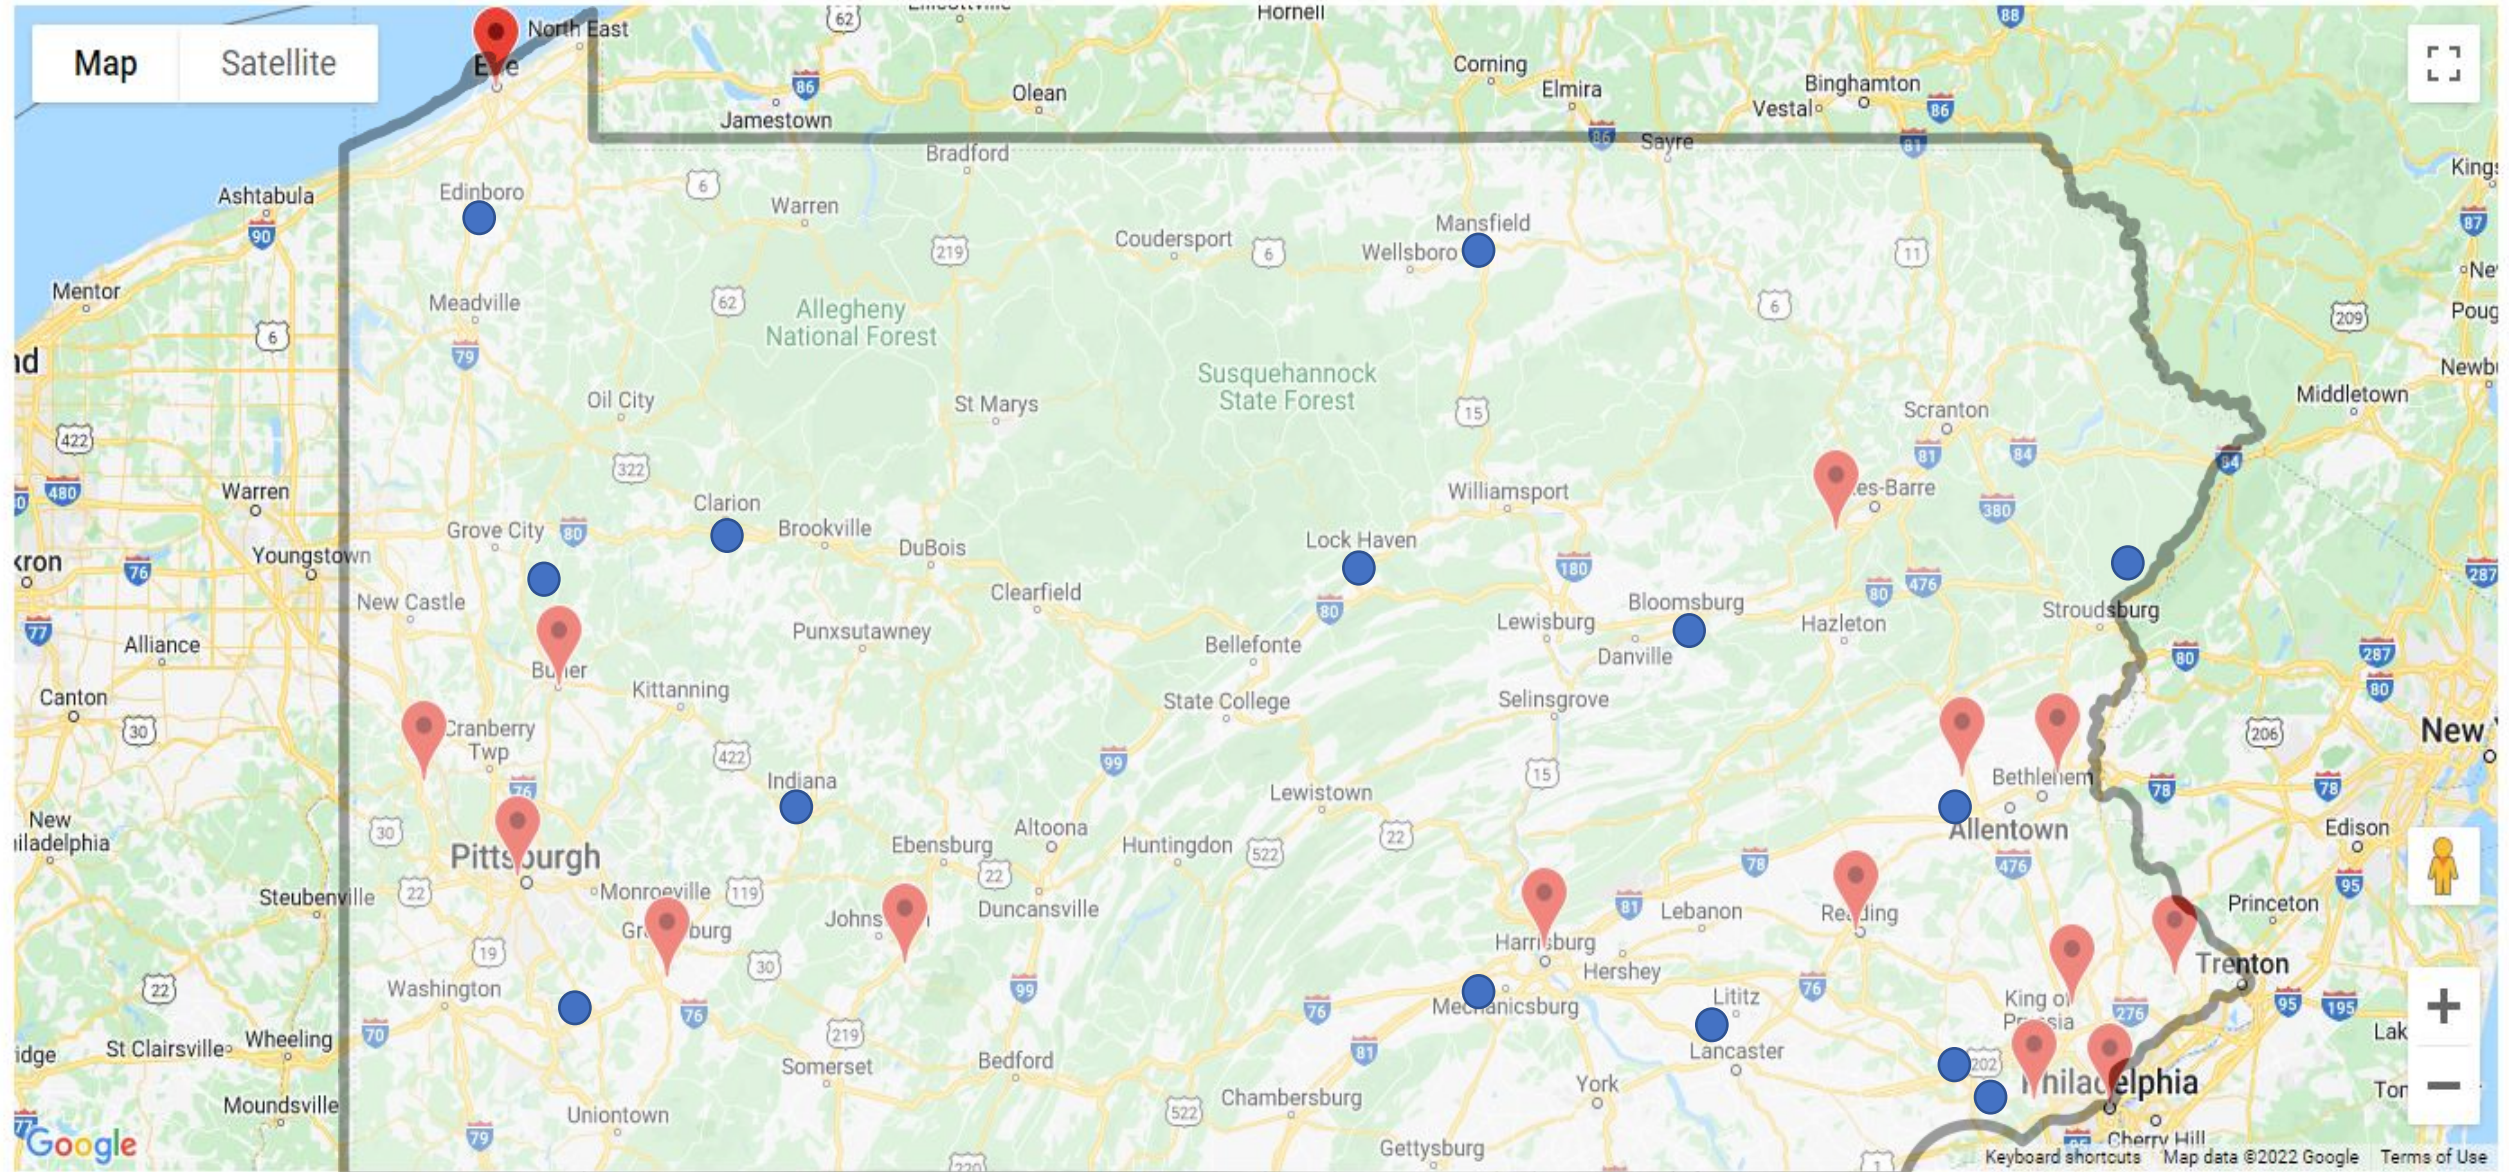

Community College Benefits and Local Opportunities

Dr. Melissa Day
January 13, 2023

Provide an overview of community colleges and their impact within Pennsylvania.

Detail the benefits of attending Dedicated Centers of the Luzerne County Community College for students and their families.

Share Early College opportunities for local students at the Greater Susquehanna Center.

LCCC Accessibility

3 of 7 off-campus sites are in this region

Berwick Center

107 S. Market Street
Berwick, PA 18603
800.377.5222, ext. 7280

LCCC Transferability

Articulation and Dual Admission Agreements

Dual Admission Agreements with many local colleges and universities:

- Bloomsburg University
- East Stroudsburg University
- Marywood University
- Misericordia University
- Susquehanna University
- King's College
- Temple University
- University of Scranton
- Wilkes University