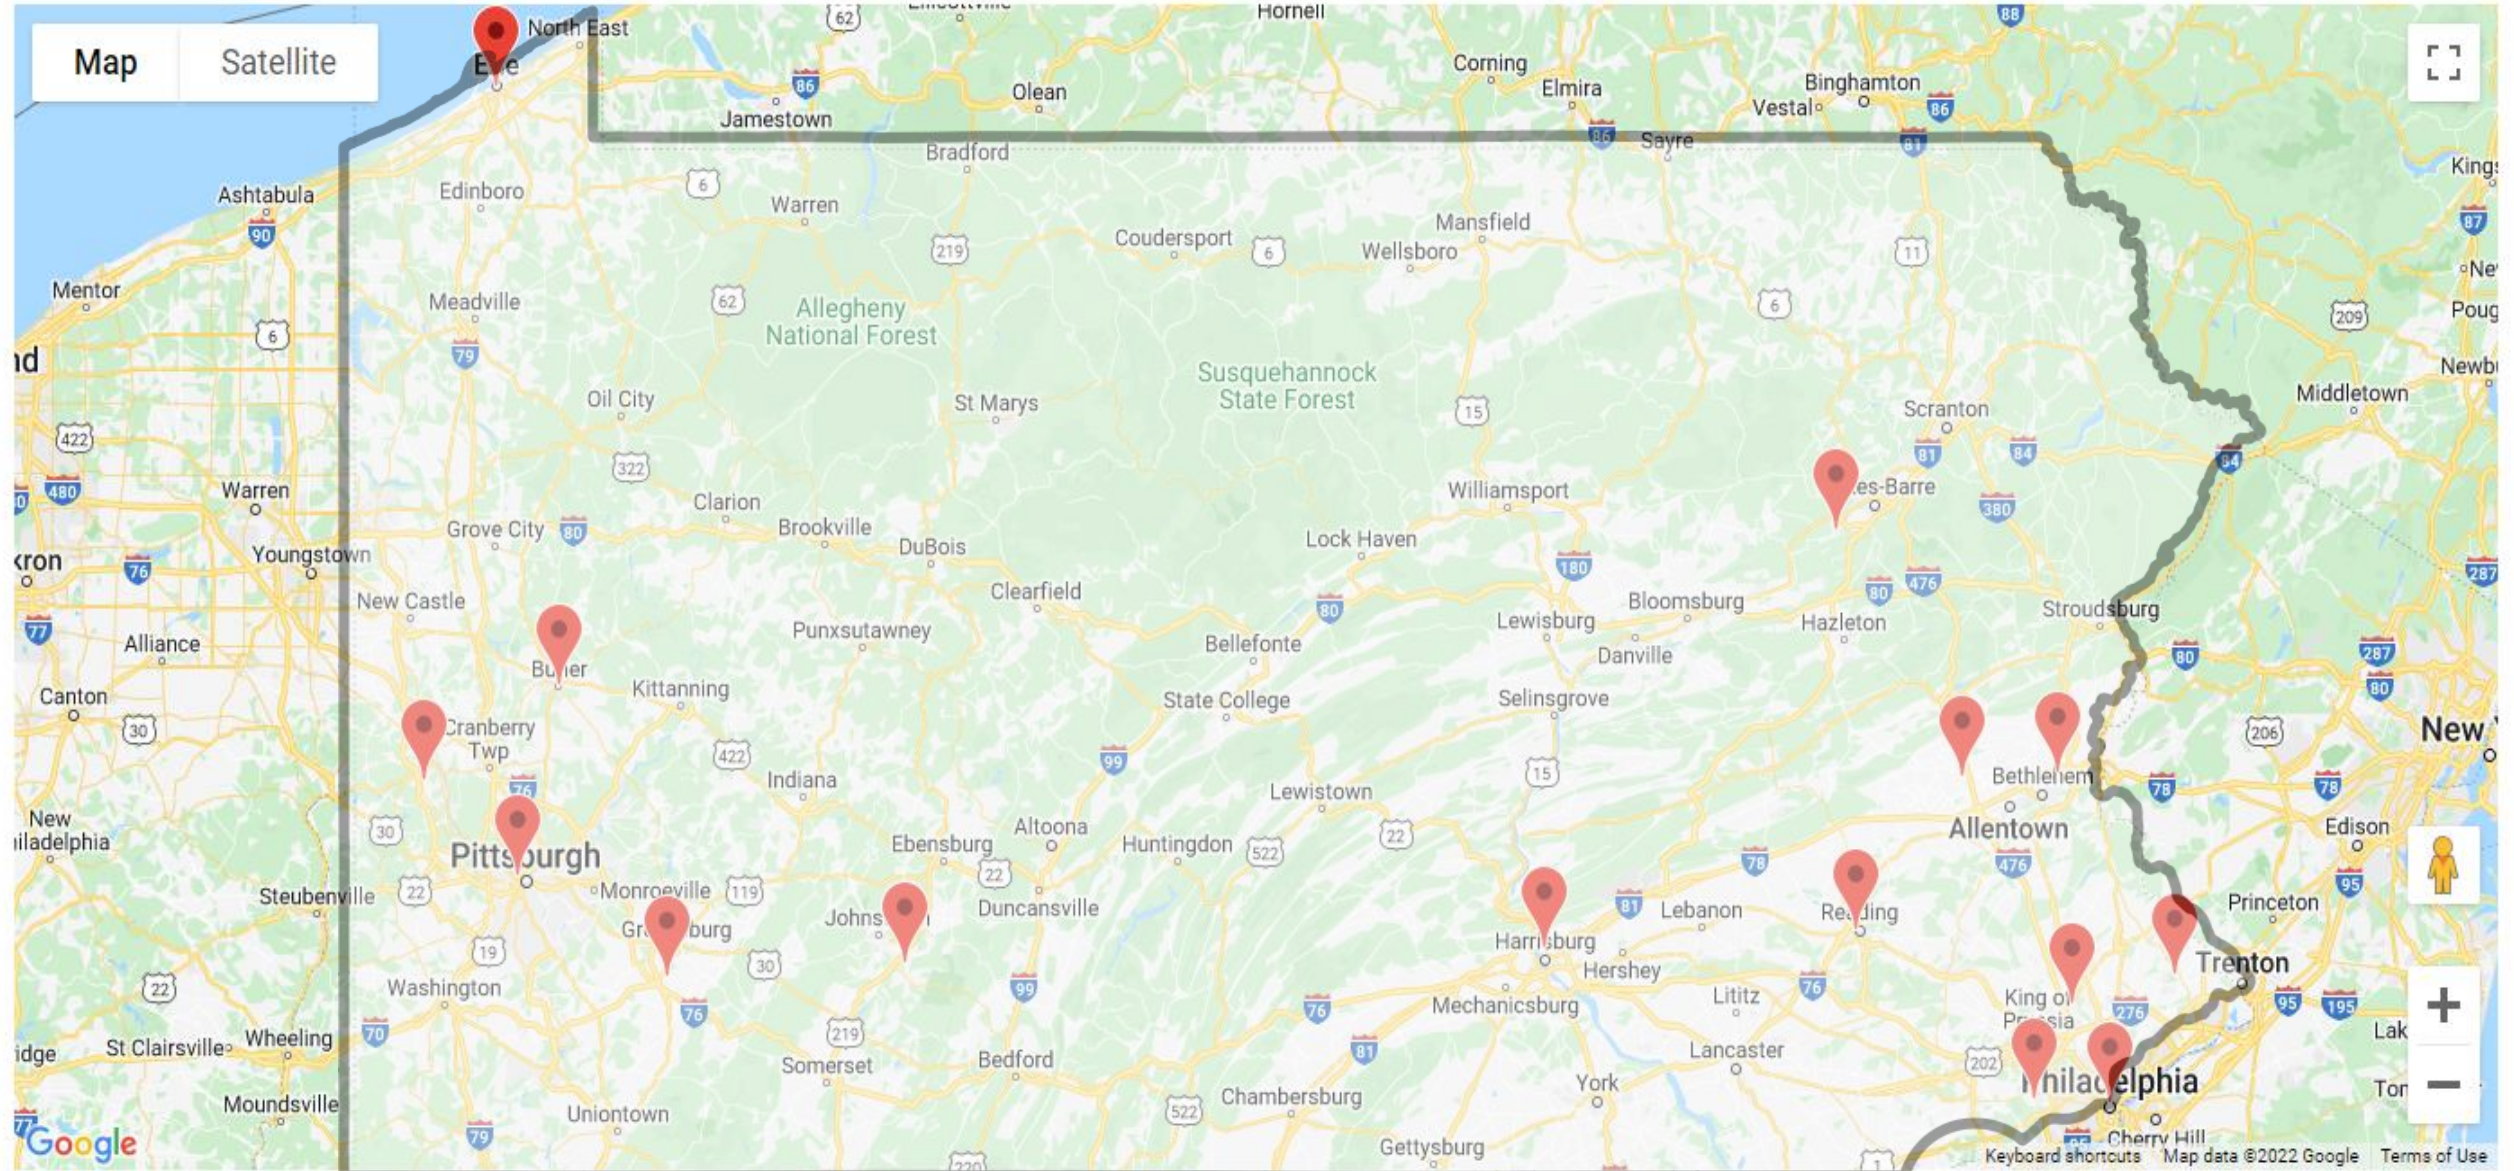

Community College Benefits and Local Opportunities

Dr. Melissa Day
January 13, 2023

Provide an overview of community colleges and their impact within Pennsylvania.

Detail the benefits of attending Dedicated Centers of the Luzerne County Community College for students and their families.

Share Early College opportunities for local students at the Greater Susquehanna Center.

LCCC Accessibility

3 of 7 off-campus sites are in this region

Berwick Center

107 S. Market Street
Berwick, PA 18603
800.377.5222, ext. 7280

LCCC Transferability

Articulation and Dual Admission Agreements

Dual Admission Agreements with many local colleges and universities:

- Bloomsburg University
- East Stroudsburg University
- Marywood University
- Misericordia University
- Susquehanna University
- King's College
- Temple University
- University of Scranton
- Wilkes University