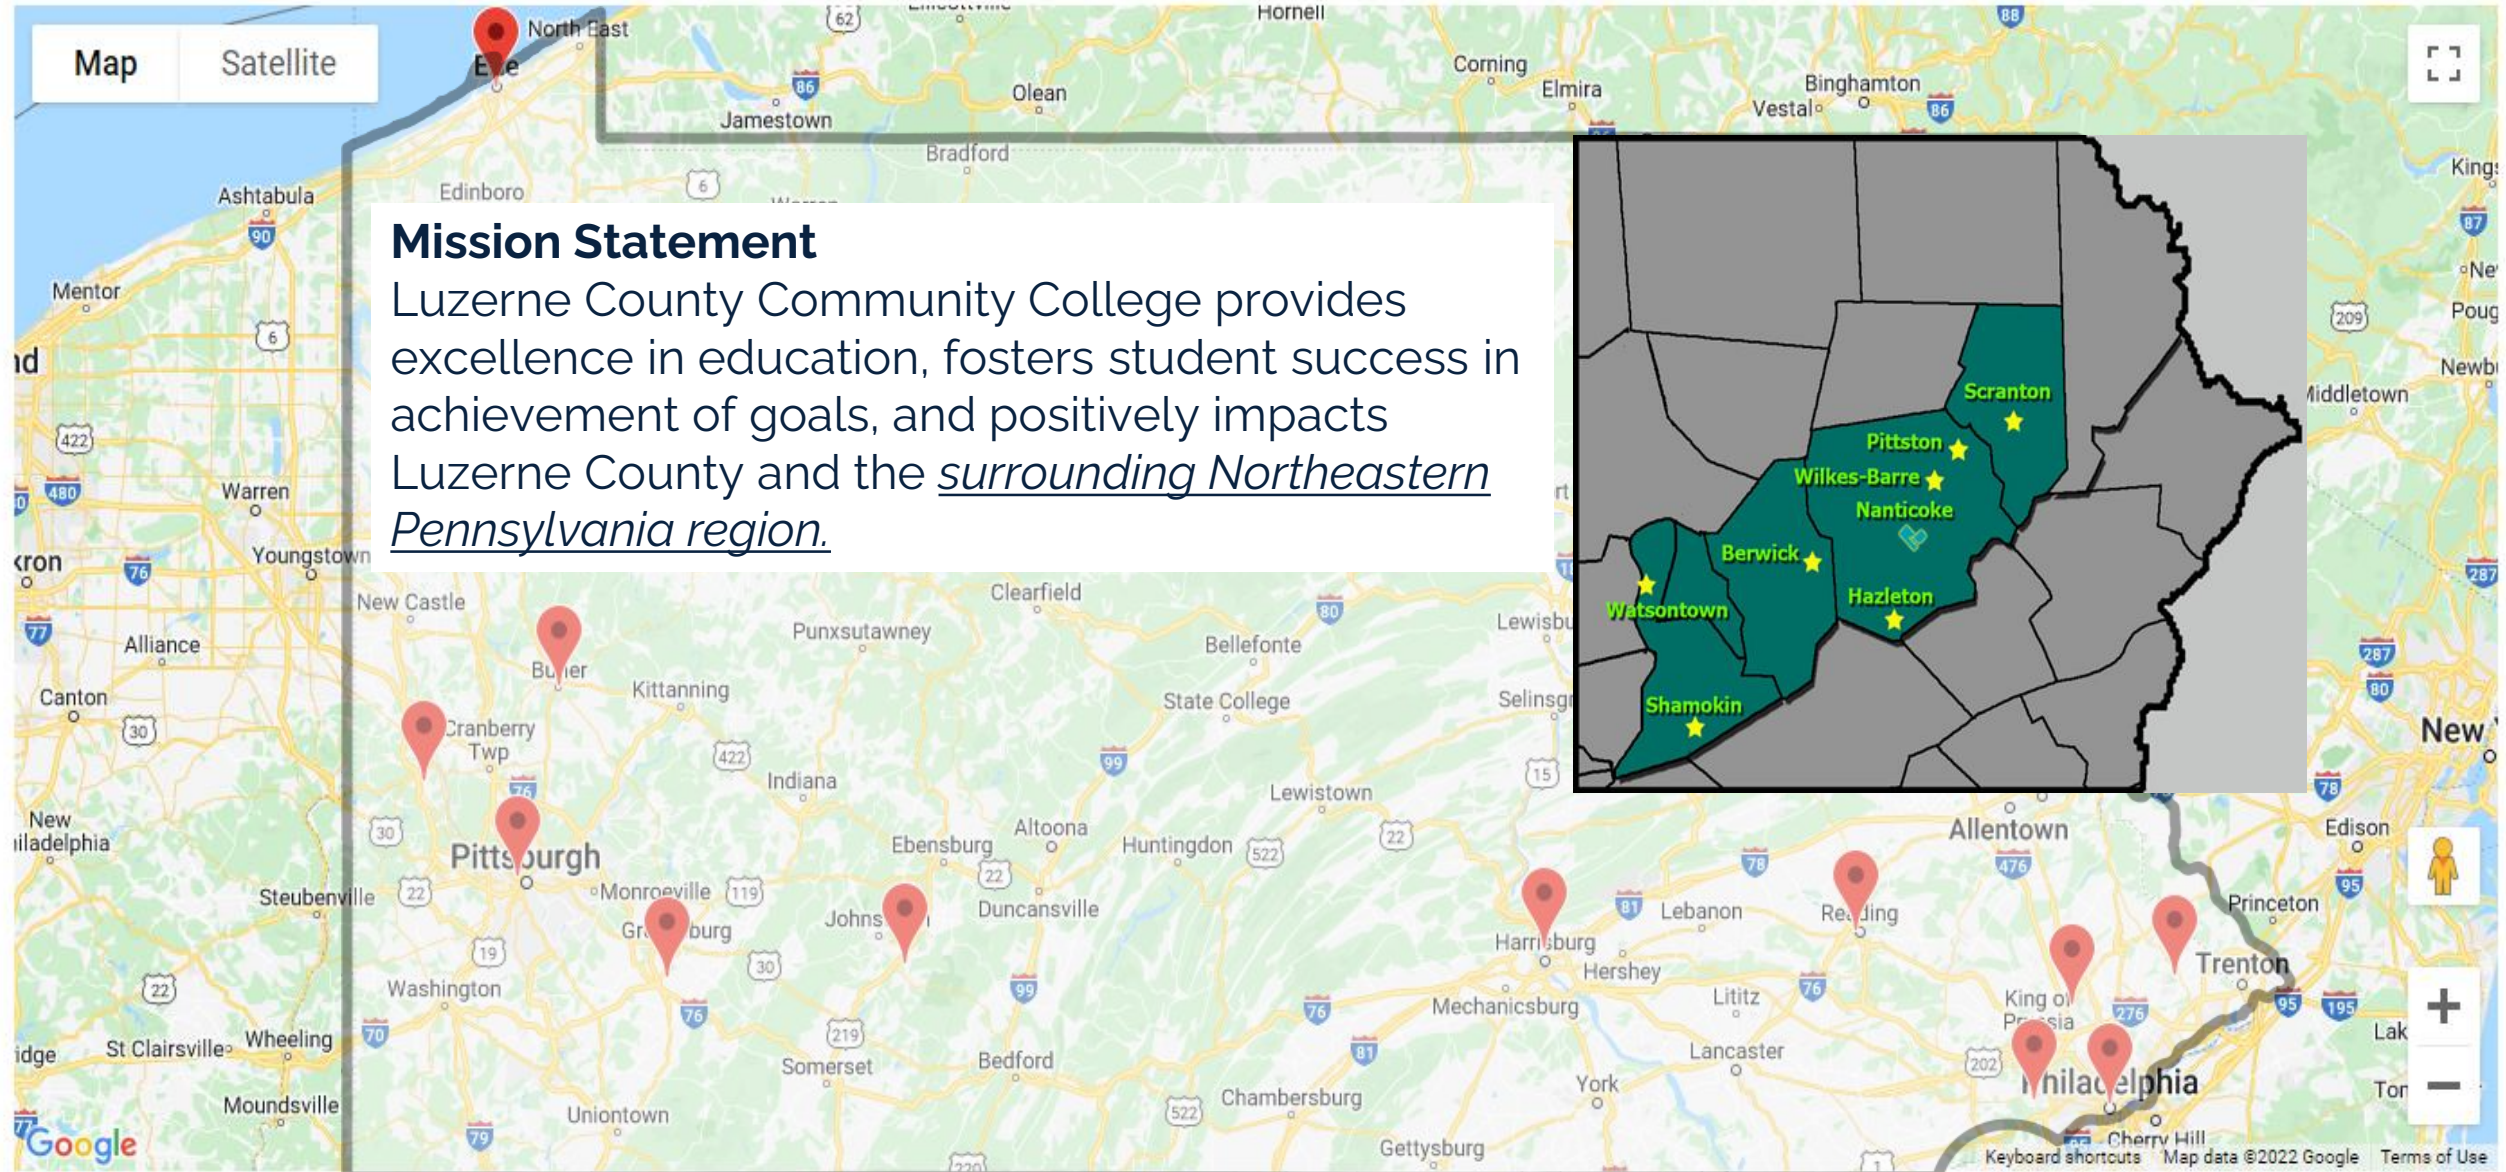

Community College Benefits and Local Opportunities

Dr. Melissa Day
January 13, 2023

Provide an overview of community colleges and their impact within Pennsylvania.

Detail the benefits of attending Dedicated Centers of the Luzerne County Community College for students and their families.

Share Early College opportunities for local students at the Greater Susquehanna Center.

LCCC Accessibility

3 of 7 off-campus sites are in this region

Berwick Center

107 S. Market Street
Berwick, PA 18603
800.377.5222, ext. 7280

LCCC Transferability

Articulation and Dual Admission Agreements

Dual Admission Agreements with many local colleges and universities:

- Bloomsburg University
- East Stroudsburg University
- Marywood University
- Misericordia University
- Susquehanna University
- King's College
- Temple University
- University of Scranton
- Wilkes University